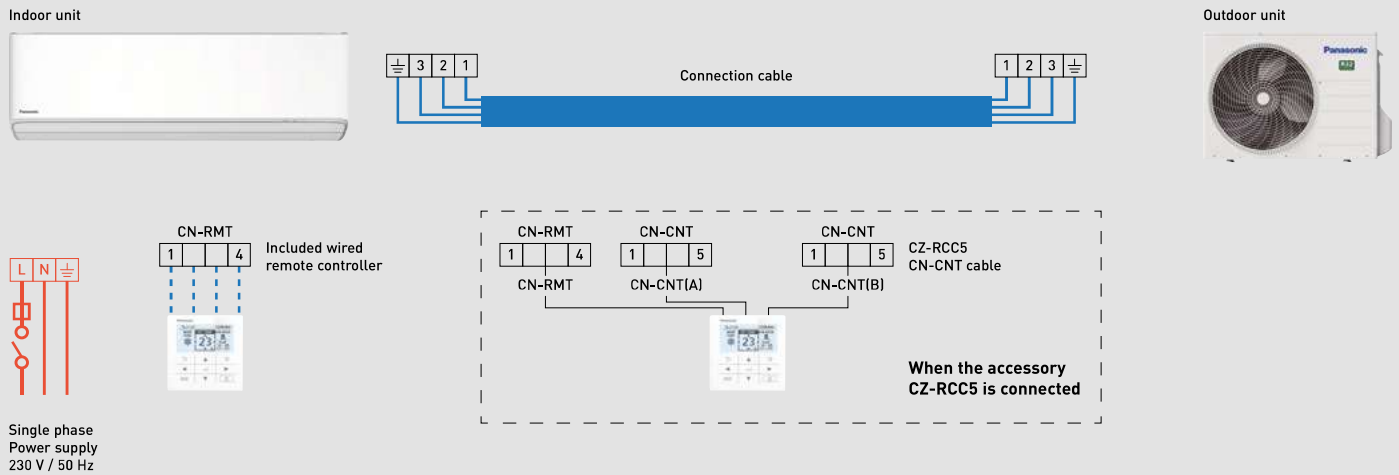

Wall-mounted Professional kits 1x1.

Wall-mounted Professional -25 °C - R32

Indoor unit	Power supply	Recommended fuse	Connection indoor / outdoor	Outdoor unit
CS-Z25YKEA	230 V (indoor)	16 A	4 x 1,5 mm²	CU-Z25YKEA
CS-Z35YKEA	230 V (indoor)	16 A	4 x 1,5 mm²	CU-Z35YKEA
CS-Z42YKEA	230 V (indoor)	16 A	4 x 1,5 mm²	CU-Z42YKEA
CS-Z50YKEA	230 V (indoor)	16 A	4 x 2,5 mm²	CU-Z50YKEA
CS-Z71YKEA	230 V (indoor)	20 A	4 x 2,5 mm²	CU-Z71YKEA