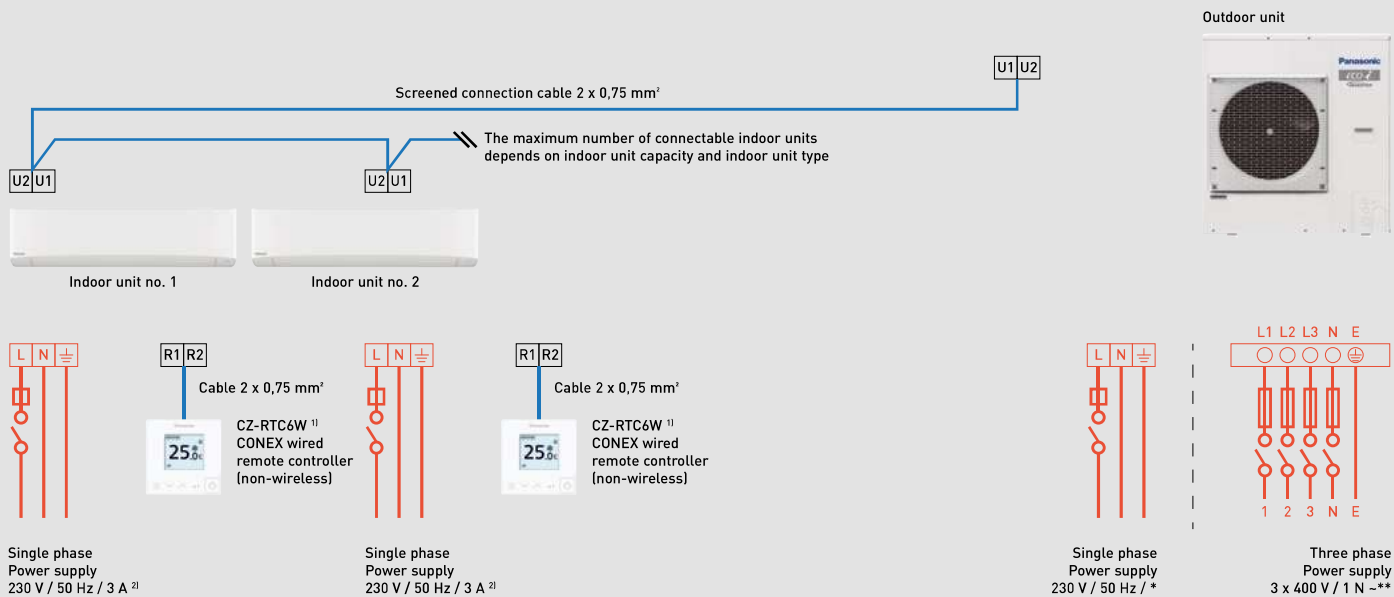

Three phase

Outdoor unit	Power supply	Circuit breaker**
U-71PZH4E8	380 / 400 / 415 V	16 A
U-100PZH4E8		16 A
U-125PZH4E8		16 A
U-140PZH4E8		16 A

1) Optional infrared remote controller is also possible. Wireless receivers may be required depending on indoor units.

PACi NX double-twin system.

Single phase

Outdoor unit	Power supply	Circuit breaker
U-100PZ3E5	220 / 230 / 240 V	35 A
U-125PZH4E5		40 A

Three phase

Outdoor unit	Power supply	Circuit breaker*
U-100PZH4E8	380 / 400 / 415 V	16 A
U-125PZH4E8		16 A

1) Optional infrared remote controller is also possible. Wireless receivers may be required depending on indoor units.

Mini ECOi Series.

Single phase

Outdoor unit	Power supply	Circuit breaker*
U-4LZ2E5	220 / 230 / 240 V	20 A
U-5LZ2E5		25 A
U-6LZ2E5		30 A
U-4LE2E5		20 A
U-5LE2E5		25 A
U-6LE2E5		30 A

1) Optional infrared remote controller is also possible. Wireless receivers may be required depending on indoor units.
 2) 10 A for single indoor connection to S-224ME2E5 / S-280ME2E5, in combination with U-8LE1E8 / U-10LE1E8.