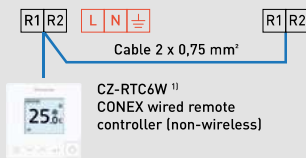

Outdoor unit