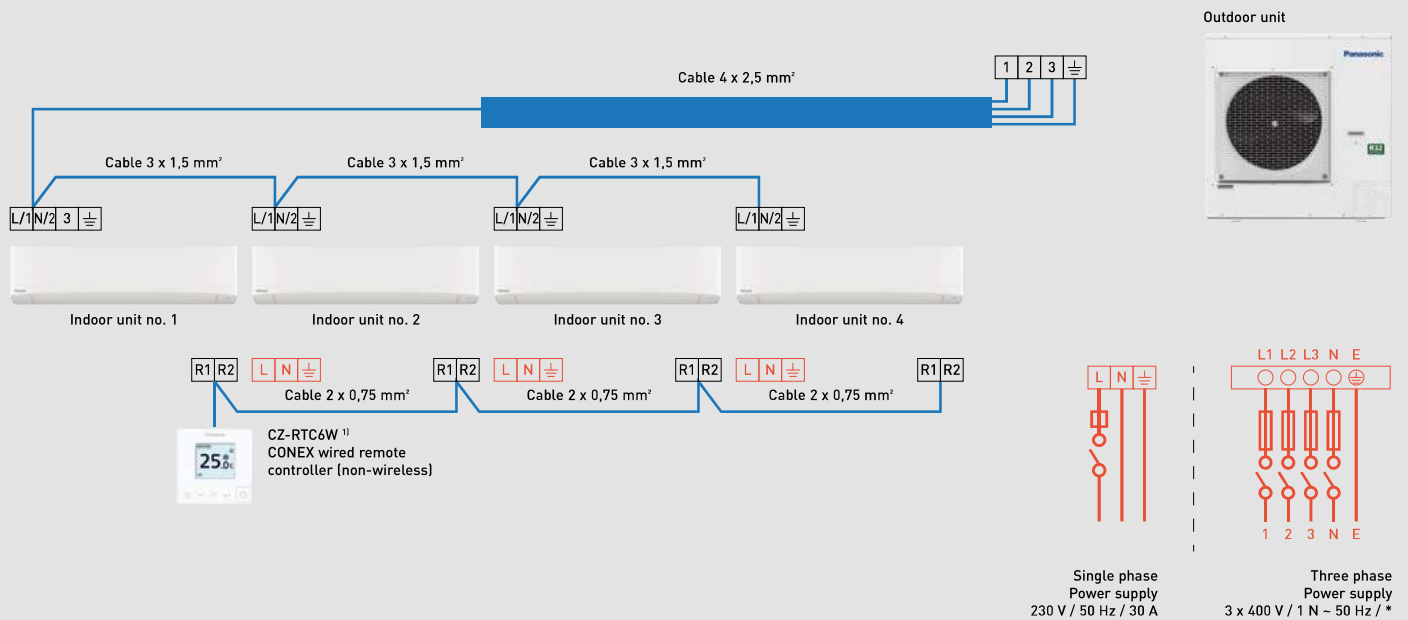

PACi NX double-twin system.

Single phase

Outdoor unit	Power supply	Circuit breaker
U-100PZ3E5	220 / 230 / 240 V	35 A
U-125PZH4E5		40 A

Three phase

Outdoor unit	Power supply	Circuit breaker*
U-100PZH4E8	380 / 400 / 415 V	16 A
U-125PZH4E8		16 A

1) Optional infrared remote controller is also possible. Wireless receivers may be required depending on indoor units.