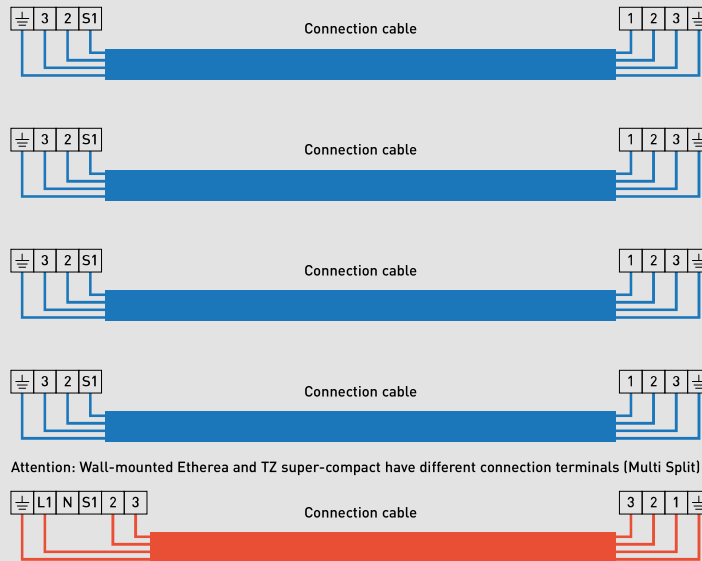

Free Multi System 3 rooms.

Indoor unit

Attention: Wall-mounted Etherea and TZ super-compact have different connection terminals (Multi Split)

Outdoor unit

Single phase
Power supply
230 V / 50 Hz / 16 A

Free Multi System - R32

Free Multi System 4 rooms.

Indoor unit

Attention: Wall-mounted Etherea and TZ super-compact have different connection terminals (Multi Split)

Outdoor unit

Single phase
Power supply
230 V / 50 Hz / 20 A

Free Multi System - R32