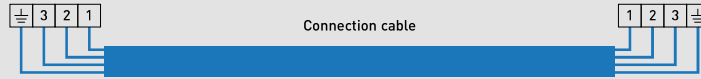

Floor console kits 1x1.

Floor console - R32

Indoor unit	Power supply	Recommended fuse	Power supply cable	Connection indoor / outdoor	Outdoor unit
CS-Z25UFEAW	230 V (outdoor)	16 A	3 x 1,5 mm²	4 x 1,5 mm²	CU-Z25UBEA
CS-Z35UFEAW	230 V (outdoor)	16 A	3 x 1,5 mm²	4 x 1,5 mm²	CU-Z35UBEA
CS-Z50UFEAW	230 V (outdoor)	16 A	3 x 2,5 mm²	4 x 2,5 mm²	CU-Z50UBEA

Low static pressure hide-away kits 1x1.

Low static pressure hide-away kits - R32

Indoor unit	Power supply	Recommended fuse	Power supply cable	Connection indoor / outdoor	Outdoor unit
CS-Z25UD3EAW	230 V (outdoor)	16 A	3 x 1,5 mm²	4 x 1,5 mm²	CU-Z25UBEA
CS-Z35UD3EAW	230 V (outdoor)	16 A	3 x 1,5 mm²	4 x 1,5 mm²	CU-Z35UBEA
CS-Z50UD3EAW	230 V (outdoor)	16 A	3 x 2,5 mm²	4 x 1,5 mm²	CU-Z50UBEA
CS-Z60UD3EAW	230 V (outdoor)	16 A	3 x 2,5 mm²	4 x 1,5 mm²	CU-Z60UBEA