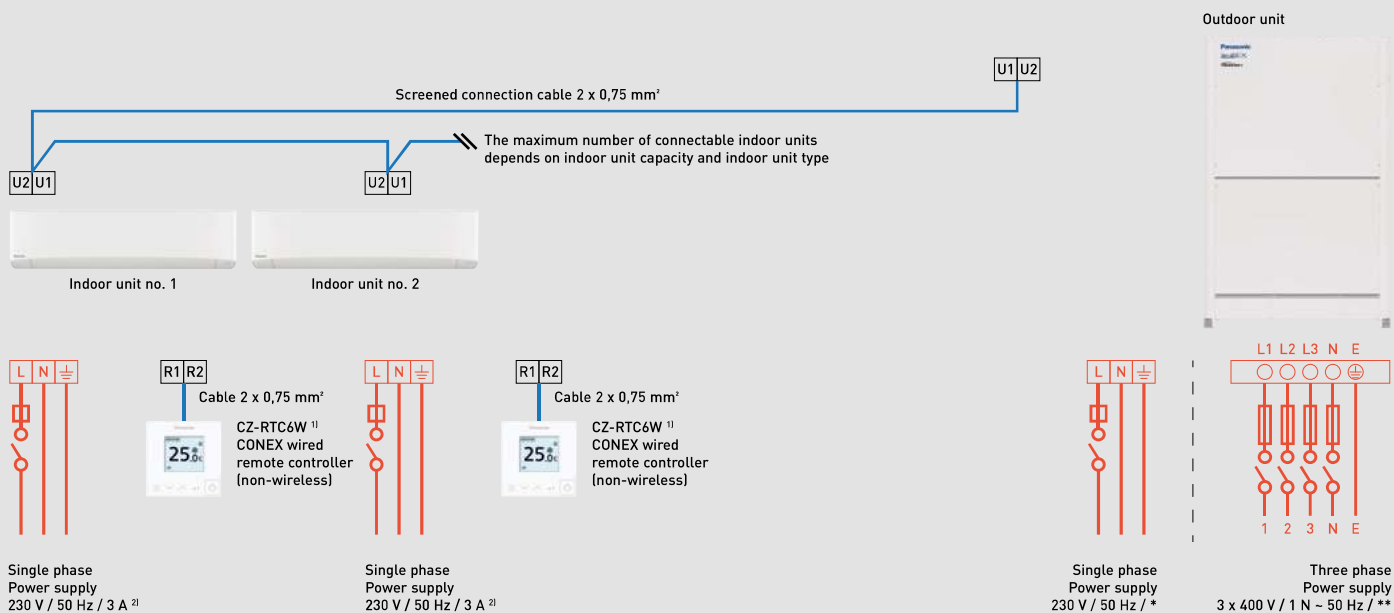

ECOi EX and ECO G Series.

ECOi EX Series

2-Pipe			3-Pipe		
Outdoor unit	Power supply	Circuit breaker**	Outdoor unit	Power supply	Circuit breaker**
U-8ME2E8	380 / 400 / 415 V	16 A	U-8MF3E8	380 / 400 / 415 V	16 A
U-10ME2E8		16 A	U-10MF3E8		20 A
U-12ME2E8		20 A	U-12MF3E8		25 A
U-14ME2E8		25 A	U-14MF3E8		40 A
U-16ME2E8		30 A	U-16MF3E8		30 A
U-18ME2E8		40 A			
U-20ME2E8	40 A				

ECO G Series

2-Pipe			3-Pipe		
Outdoor unit	Power supply	Circuit breaker*	Outdoor unit	Power supply	Circuit breaker*
U-16GE3E5	220 / 230 / 240 V	16 A	U-16GF3E5	220 / 230 / 240 V	16 A
U-20GE3E5		16 A	U-20GF3E5		16 A
U-25GE3E5		16 A	U-25GF3E5		16 A
U-30GE3E5		16 A			

1) Optional infrared remote controller is also possible. Wireless receivers may be required depending on indoor units.
2) 10 A for single indoor connection to S-224ME2E5 / S-280ME2E5.