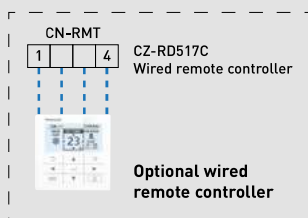

Optional wired remote controller

Power supply to indoor or outdoor depending on model, see table.

Wall-mounted Heatcharge VZ - R32

Indoor unit	Power supply	Recommended fuse	Connection indoor / outdoor	Outdoor unit
CS-VZ9SKE	230 V (indoor)	16 A	4 x 1,5 mm²	CU-VZ9SKE
CS-VZ12SKE	230 V (indoor)	16 A	4 x 1,5 mm²	CU-VZ12SKE

Wall-mounted Etherea Graphite grey, Silver and Matt white - R32

Indoor unit	Power supply	Recommended fuse	Power supply cable	Connection indoor / outdoor	Outdoor unit
CS-XZ20ZKEW-H / CS-XZ20ZKEW / CS-Z20ZKEW	230 V (indoor)	16 A	3 x 1,5 mm²	4 x 1,5 mm²	CU-Z20ZKE
CS-XZ25ZKEW-H / CS-XZ25ZKEW / CS-Z25ZKEW	230 V (indoor)	16 A	3 x 1,5 mm²	4 x 1,5 mm²	CU-Z25ZKE
CS-XZ35ZKEW-H / CS-XZ35ZKEW / CS-Z35ZKEW	230 V (indoor)	16 A	3 x 1,5 mm²	4 x 1,5 mm²	CU-Z35ZKE
CS-XZ42ZKEW-H / — / CS-Z42ZKEW	230 V (indoor)	16 A	3 x 1,5 mm²	4 x 1,5 mm²	CU-Z42ZKE
— / CS-XZ50ZKEW / CS-Z50ZKEW	230 V (indoor)	16 A	3 x 2,5 mm²	4 x 2,5 mm²	CU-Z50ZKE
— / — / CS-Z71ZKEW	230 V (indoor)	20 A	3 x 2,5 mm²	4 x 2,5 mm²	CU-Z71ZKE

Wall-mounted TZ super-compact - R32

Indoor unit	Power supply	Recommended fuse	Power supply cable	Connection indoor / outdoor	Outdoor unit
CS-TZ20ZKEW	230 V (indoor)	16 A	3 x 1,5 mm²	4 x 1,5 mm²	CU-TZ20WKE
CS-TZ25ZKEW	230 V (indoor)	16 A	3 x 1,5 mm²	4 x 1,5 mm²	CU-TZ25WKE
CS-TZ35ZKEW	230 V (indoor)	16 A	3 x 1,5 mm²	4 x 1,5 mm²	CU-TZ35WKE
CS-TZ42ZKEW	230 V (indoor)	16 A	3 x 1,5 mm²	4 x 1,5 mm²	CU-TZ42WKE
CS-TZ50ZKEW	230 V (indoor)	16 A	3 x 2,5 mm²	4 x 2,5 mm²	CU-TZ50WKE
CS-TZ60ZKEW	230 V (indoor)	20 A	3 x 2,5 mm²	4 x 2,5 mm²	CU-TZ60WKE
CS-TZ71ZKEW	230 V (indoor)	20 A	3 x 2,5 mm²	4 x 2,5 mm²	CU-TZ71WKE

Wall-mounted BZ super-compact - R32

Indoor unit	Power supply	Recommended fuse	Power supply cable	Connection indoor / outdoor	Outdoor unit
CS-BZ25ZKE	230 V (indoor)	16 A	3 x 1,5 mm²	4 x 1,5 mm²	CU-BZ25ZKE
CS-BZ35ZKE	230 V (indoor)	16 A	3 x 1,5 mm²	4 x 1,5 mm²	CU-BZ35ZKE
CS-BZ50ZKE	230 V (indoor)	16 A	3 x 2,5 mm²	4 x 2,5 mm²	CU-BZ50ZKE
CS-BZ60ZKE	230 V (indoor)	20 A	3 x 2,5 mm²	4 x 2,5 mm²	CU-BZ60ZKE

Wall-mounted UZ super-compact - R32

Indoor unit	Power supply	Recommended fuse	Power supply cable	Connection indoor / outdoor	Outdoor unit
CS-UZ25WKE	230 V (indoor)	16 A	3 x 1,5 mm²	4 x 1,5 mm²	CU-UZ25WKE
CS-UZ35WKE	230 V (indoor)	16 A	3 x 1,5 mm²	4 x 1,5 mm²	CU-UZ35WKE
CS-UZ50WKE	230 V (indoor)	16 A	3 x 2,5 mm²	4 x 2,5 mm²	CU-UZ50WKE