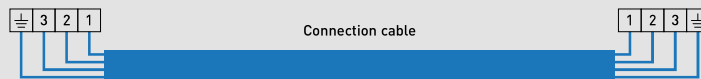

Floor console kits 1x1.

Floor console - R32

Indoor unit	Power supply	Recommended fuse	Power supply cable	Connection indoor / outdoor	Outdoor unit
CS-Z25UFEAW	230 V (outdoor)	16 A	3 x 1,5 mm²	4 x 1,5 mm²	CU-Z25UBEA
CS-Z35UFEAW	230 V (outdoor)	16 A	3 x 1,5 mm²	4 x 1,5 mm²	CU-Z35UBEA
CS-Z50UFEAW	230 V (outdoor)	16 A	3 x 2,5 mm²	4 x 2,5 mm²	CU-Z50UBEA

Low static pressure hide-away kits 1x1.

Low static pressure hide-away kits - R32

Indoor unit	Power supply	Recommended fuse	Power supply cable	Connection indoor / outdoor	Outdoor unit
CS-Z25UD3EAW	230 V (outdoor)	16 A	3 x 1,5 mm²	4 x 1,5 mm²	CU-Z25UBEA
CS-Z35UD3EAW	230 V (outdoor)	16 A	3 x 1,5 mm²	4 x 1,5 mm²	CU-Z35UBEA
CS-Z50UD3EAW	230 V (outdoor)	16 A	3 x 2,5 mm²	4 x 1,5 mm²	CU-Z50UBEA
CS-Z60UD3EAW	230 V (outdoor)	16 A	3 x 2,5 mm²	4 x 1,5 mm²	CU-Z60UBEA