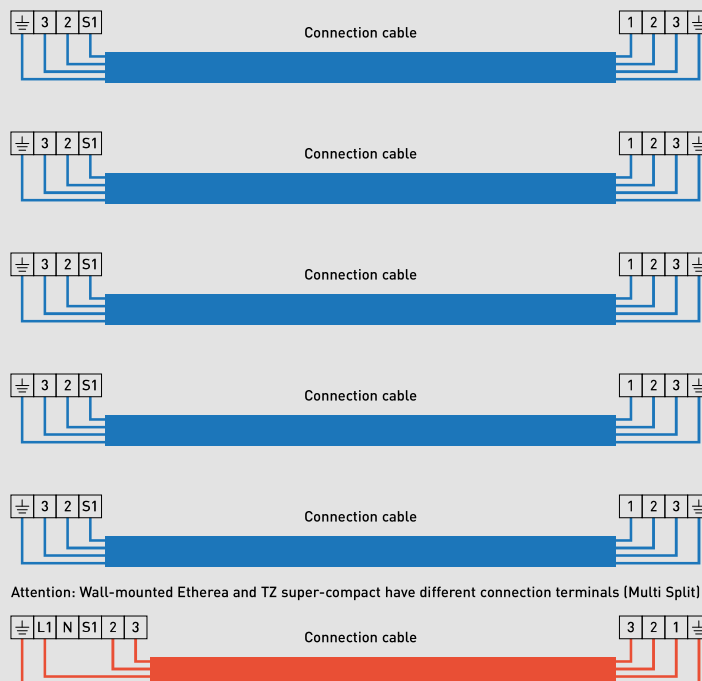

Free Multi System 5 rooms.

Indoor unit

Attention: Wall-mounted Etherea and TZ super-compact have different connection terminals (Multi Split)

Outdoor unit

Single phase
Power supply
230 V / 50 Hz / 25 A

Free Multi System - R32

Outdoor unit	Power supply	Recommended fuse	Power supply cable	Connection indoor / outdoor
CU-5Z90TBE	230 V	25 A	3 x 4,0 mm²	4 x 1,5 mm²