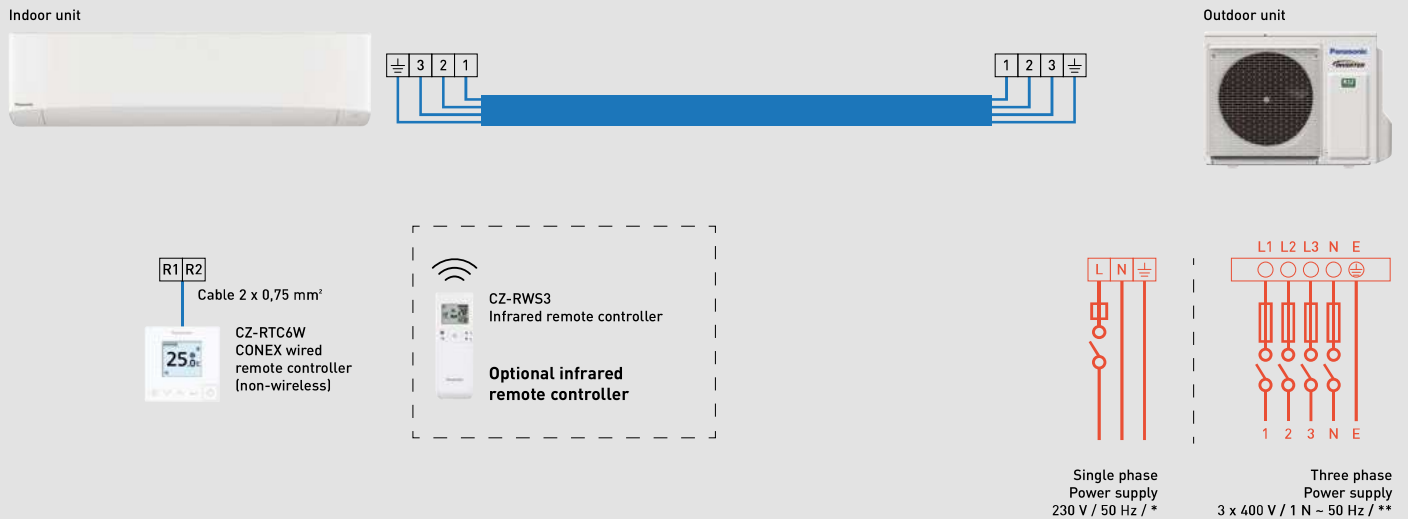

PACi NX wall-mounted kits 1x1.

Single phase

Indoor unit	Connection indoor / outdoor	Outdoor unit	Power supply	Circuit breaker*
S-3650PK3E	4 x 1,5 mm²	U-36PZH3E5	220 / 230 / 240V	20 A
S-3650PK3E	4 x 1,5 mm²	U-50PZH3E5		20 A
S-6010PK3E	4 x 1,5 mm²	U-60PZH3E5		25 A
S-6010PK3E	4 x 2,5 mm²	U-71PZH4E5		25 A
S-6010PK3E	4 x 2,5 mm²	U-100PZH4E5		35 A
S-6010PK3E	4 x 1,5 mm²	U-36PZ3E5		16 A
S-6010PK3E	4 x 1,5 mm²	U-50PZ3E5		16 A
S-6010PK3E	4 x 1,5 mm²	U-60PZ3E5A		20 A
S-6010PK3E	4 x 1,5 mm²	U-71PZ3E5A		20 A
S-6010PK3E	4 x 2,5 mm²	U-100PZ3E5		35 A

Three phase

Indoor unit	Connection indoor / outdoor	Outdoor unit	Power supply	Circuit breaker**
S-6010PK3E	4 x 2,5 mm²	U-71PZH4E8	380 / 400 / 415V	16 A
S-6010PK3E	4 x 2,5 mm²	U-100PZH4E8		16 A
S-6010PK3E	4 x 2,5 mm²	U-100PZ3E8		16 A