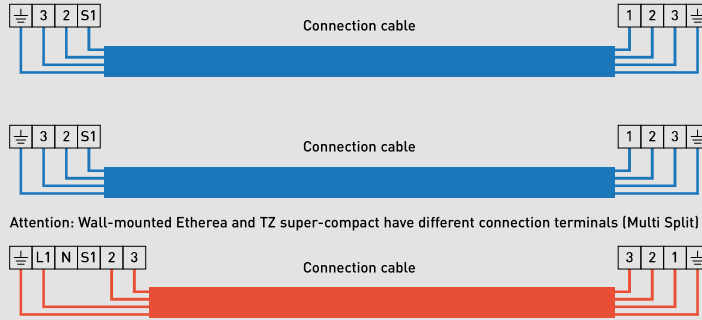

Low static pressure hide-away kits 1x1.

Indoor unit

CN-DISP CZ-RD52CP Included wired remote controller

Outdoor unit

Single phase Power supply 230 V / 50 Hz

Low static pressure hide-away kits - R32

Indoor unit	Power supply	Recommended fuse	Power supply cable	Connection indoor / outdoor	Outdoor unit
CS-Z25UD3EAW	230 V (outdoor)	16 A	3 x 1,5 mm ²	4 x 1,5 mm ²	CU-Z25UBEA
CS-Z35UD3EAW	230 V (outdoor)	16 A	3 x 1,5 mm ²	4 x 1,5 mm ²	CU-Z35UBEA
CS-Z50UD3EAW	230 V (outdoor)	16 A	3 x 2,5 mm ²	4 x 1,5 mm ²	CU-Z50UBEA
CS-Z60UD3EAW	230 V (outdoor)	16 A	3 x 2,5 mm ²	4 x 1,5 mm ²	CU-Z60UBEA

Free Multi System 2 rooms.

Indoor unit

Attention: Wall-mounted Etherea and TZ super-compact have different connection terminals (Multi Split)

Outdoor unit

Single phase
Power supply
230 V / 50 Hz / 16 A

Free Multi System - R32