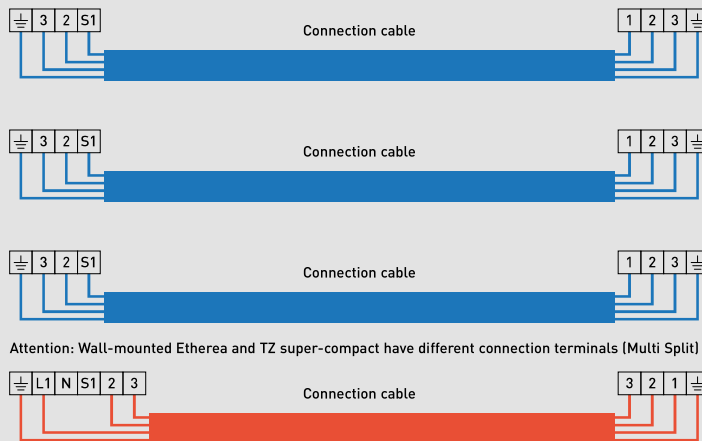

Free Multi System 2 rooms.

Indoor unit

Attention: Wall-mounted Etherea and TZ super-compact have different connection terminals (Multi Split)

Outdoor unit

Single phase
Power supply
230 V / 50 Hz / 16 A

Free Multi System - R32

Free Multi System 3 rooms.

Indoor unit

Attention: Wall-mounted Etherea and TZ super-compact have different connection terminals (Multi Split)

Outdoor unit

Single phase
Power supply
230 V / 50 Hz / 16 A

Free Multi System - R32