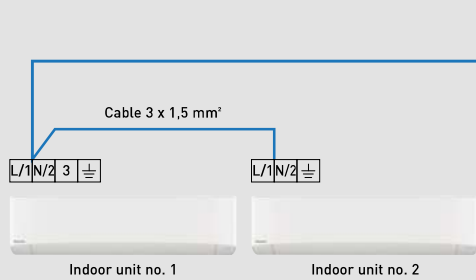

PACi NX twin system.

Outdoor unit

Single phase
Power supply
230 V / 50 Hz / *

Three phase
Power supply
3 x 400 V / 1 N - 50 Hz / **

Single phase

Outdoor unit	Power supply	Circuit breaker*
U-71PZH4E5	220 / 230 / 240 V	25 A
U-100PZH4E5		35 A
U-125PZH4E5		40 A
U-140PZH4E5		40 A
U-100PZ3E5		35 A
U-125PZ3E5		40 A
U-140PZ3E5		40 A

Three phase

Outdoor unit	Power supply	Circuit breaker**
U-71PZH4E8	380 / 400 / 415 V	16 A
U-100PZH4E8		16 A
U-125PZH4E8		16 A
U-140PZH4E8		16 A
U-200PZH2E8		20 A
U-250PZH2E8		30 A
U-100PZ3E8		16 A
U-125PZ3E8		20 A
U-140PZ3E8		20 A

1) Optional infrared remote controller is also possible. Wireless receivers may be required depending on indoor units.