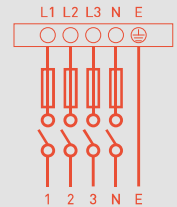

Outdoor unit

Single phase
Power supply
230 V / 50 Hz / 10 A

Three phase
Power supply
3 x 400 V / 1 N - 50 Hz

Three phase

Indoor unit	Power supply	Outdoor unit	Power supply	Circuit breaker
S-200PE3E5B	220 / 230 / 240 V	U-200PZH2E8	380 / 400 / 415 V	16 A
S-250PE3E5B		U-250PZH2E8		20 A