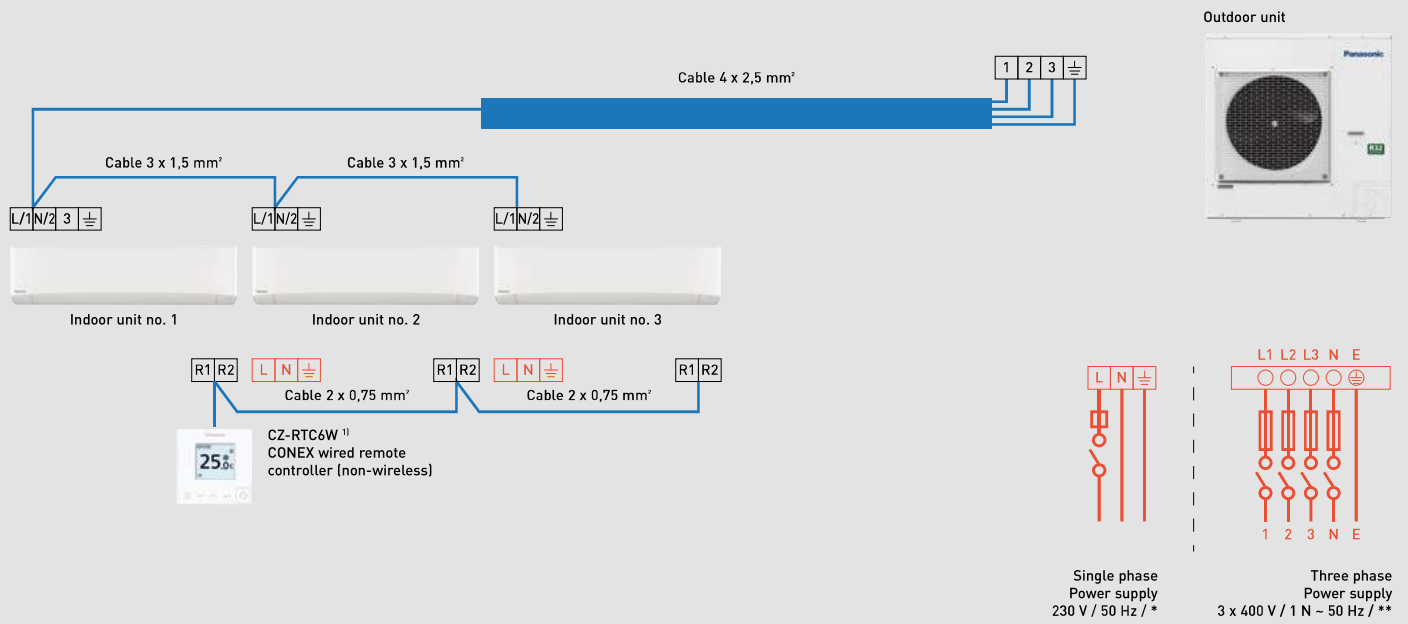

PACi NX triple system.

Single phase

Outdoor unit	Power supply	Circuit breaker*
U-71PZH4E5	220 / 230 / 240 V	25 A
U-100PZH4E5		35 A
U-125PZH4E5		35 A
U-140PZH4E5		40 A

Three phase

Outdoor unit	Power supply	Circuit breaker**
U-71PZH4E8	380 / 400 / 415 V	16 A
U-100PZH4E8		16 A
U-125PZH4E8		16 A
U-140PZH4E8		16 A

1) Optional infrared remote controller is also possible. Wireless receivers may be required depending on indoor units.